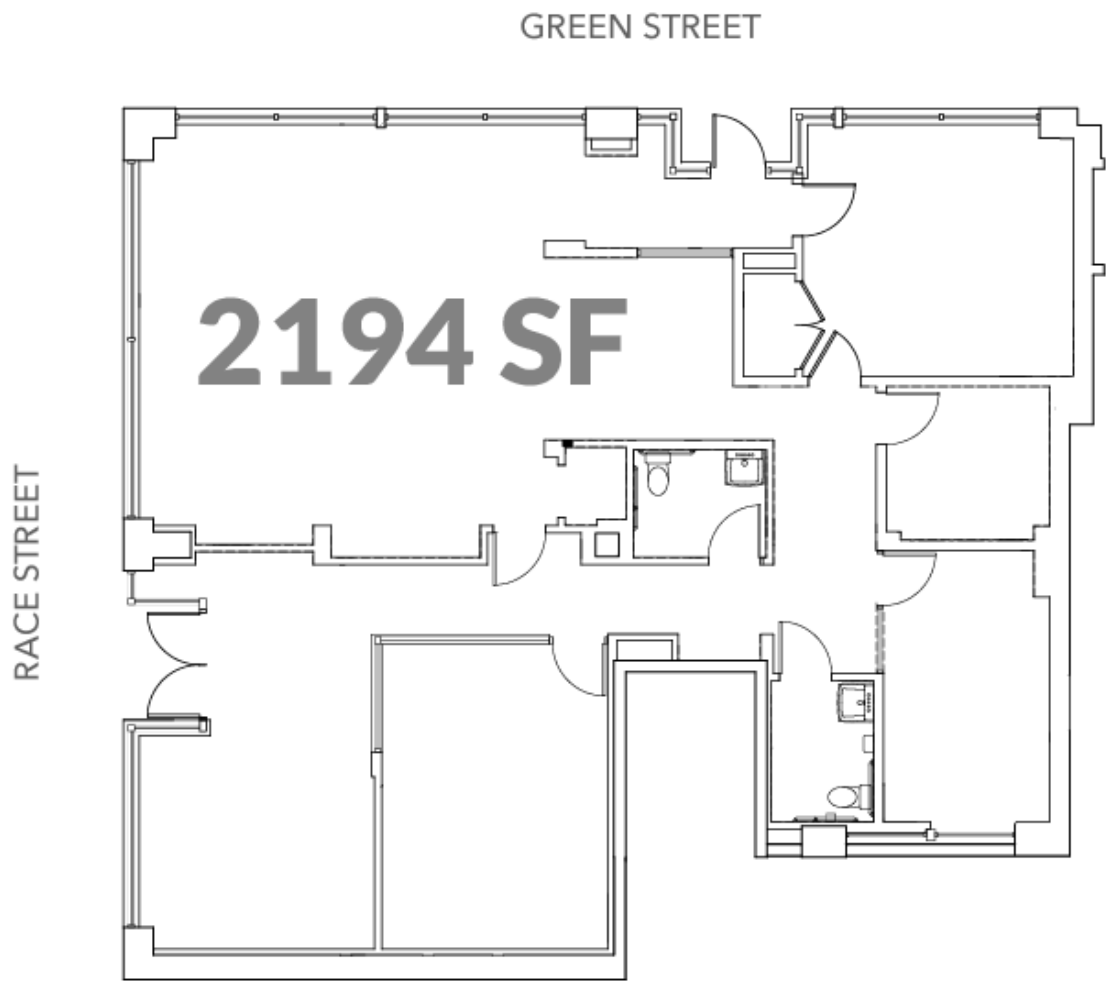

COMMERCIAL PROPERTY

1640 Race Street

Located at 1640 Race Street, this property boasts over 2,000 square feet of street-level commercial space. Situated in a central location near Findlay Market and the new Biscuit Love, this space is ideal for office use, offering a professional environment in a dynamic and vibrant area.