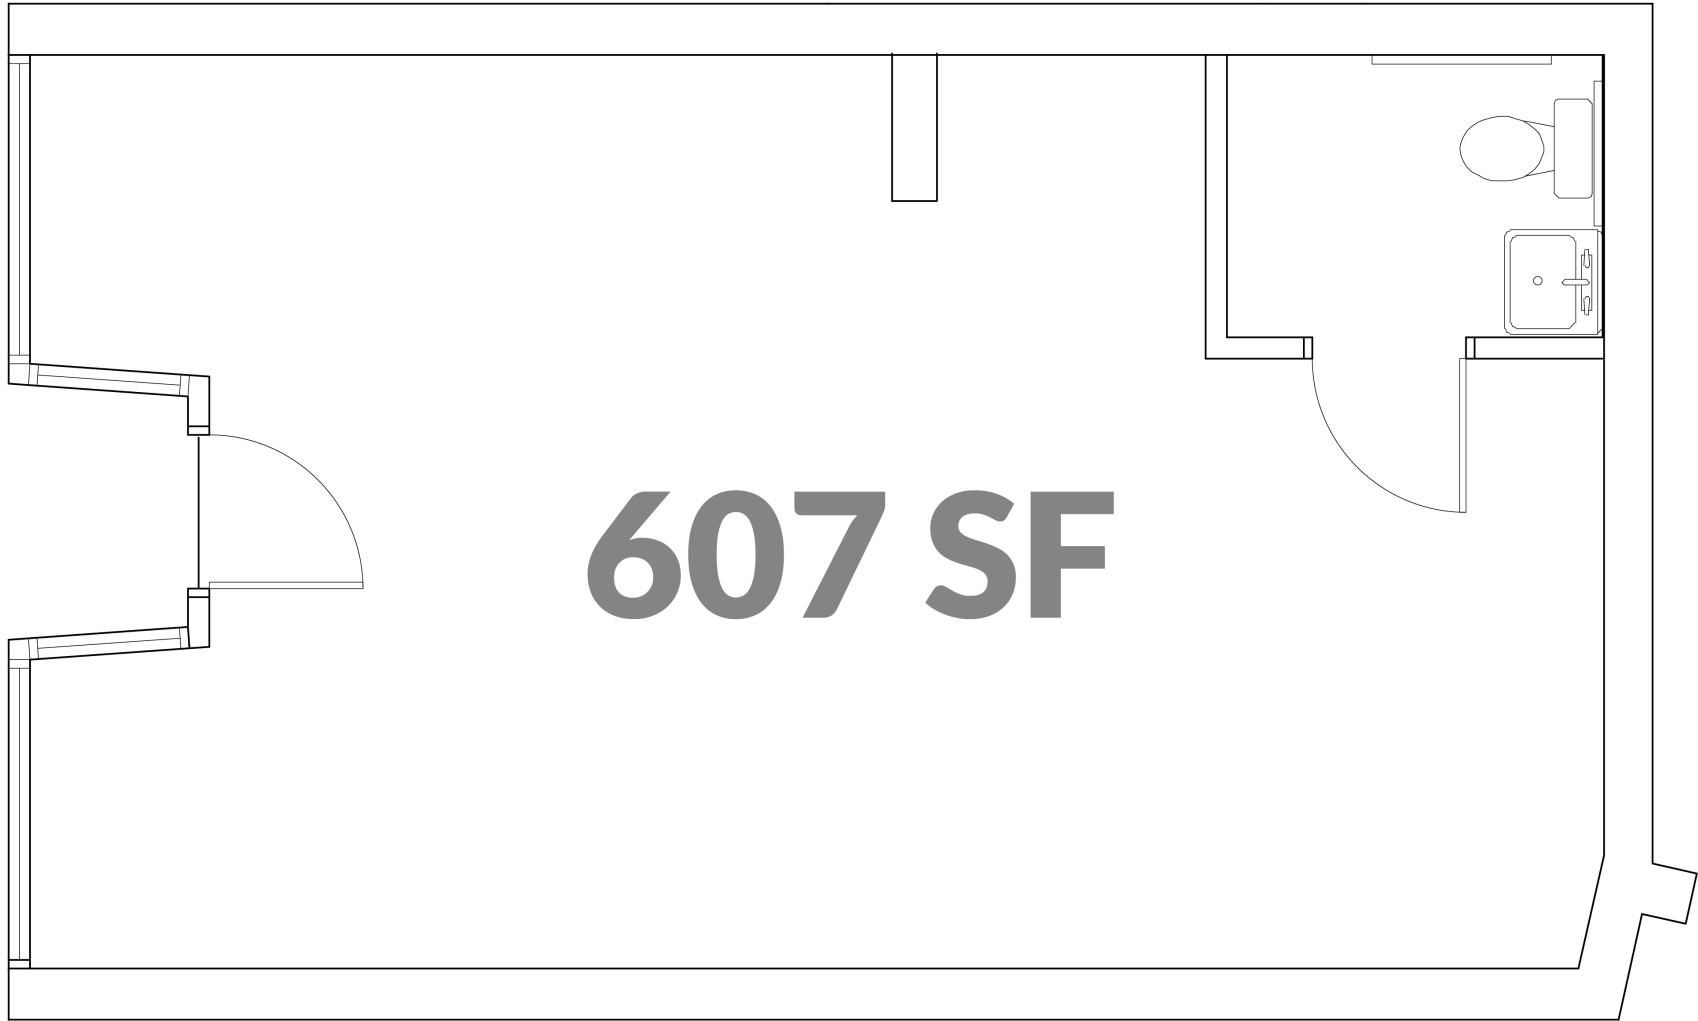

COMMERCIAL PROPERTY

1428 Race Street

At 607 square feet, this street-level space is perfectly positioned in Over-the-Rhine's thriving service-restaurant district. Located at 1428 Race Street, you will be just a few steps away from Washington Park and many local favorites! This space is best suited to accommodate a small office or service concept.